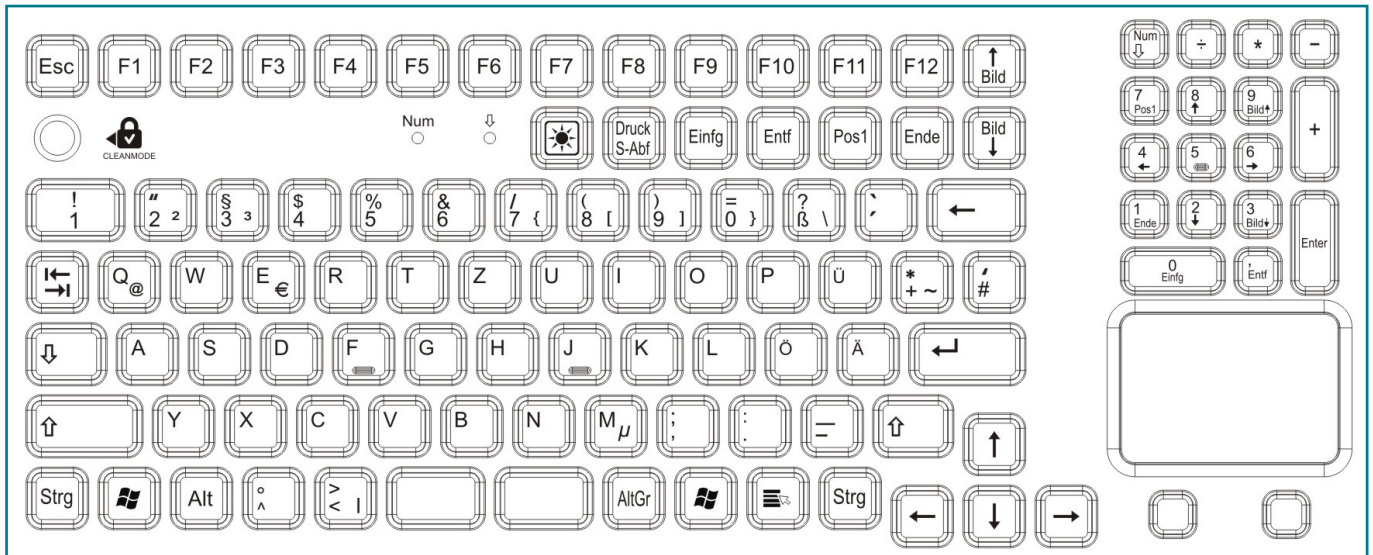

1. KEY FUNCTIONS:

Touchpad-tapping*: + + **F2** > Activates and deactivates the tapping function

Key lock: > Press and hold for 2 seconds

2. SPECIAL FUNCTIONS:

Clean mode: To activate or deactivate the clean mode, hold this key down for 2 seconds. This deactivates the key function and the touchpad. You can then clean the keyboard without triggering any incorrect commands.

*Touchpad-tapping: Touchpad tapping allows you to use different functions by typing the touchpad surface once or several times (e.g. in word processing: single tap to position the cursor, double tap to select paragraphs)

You can find operating instructions and hints on cleaning and disinfecting at:

www.gett-group-service.com